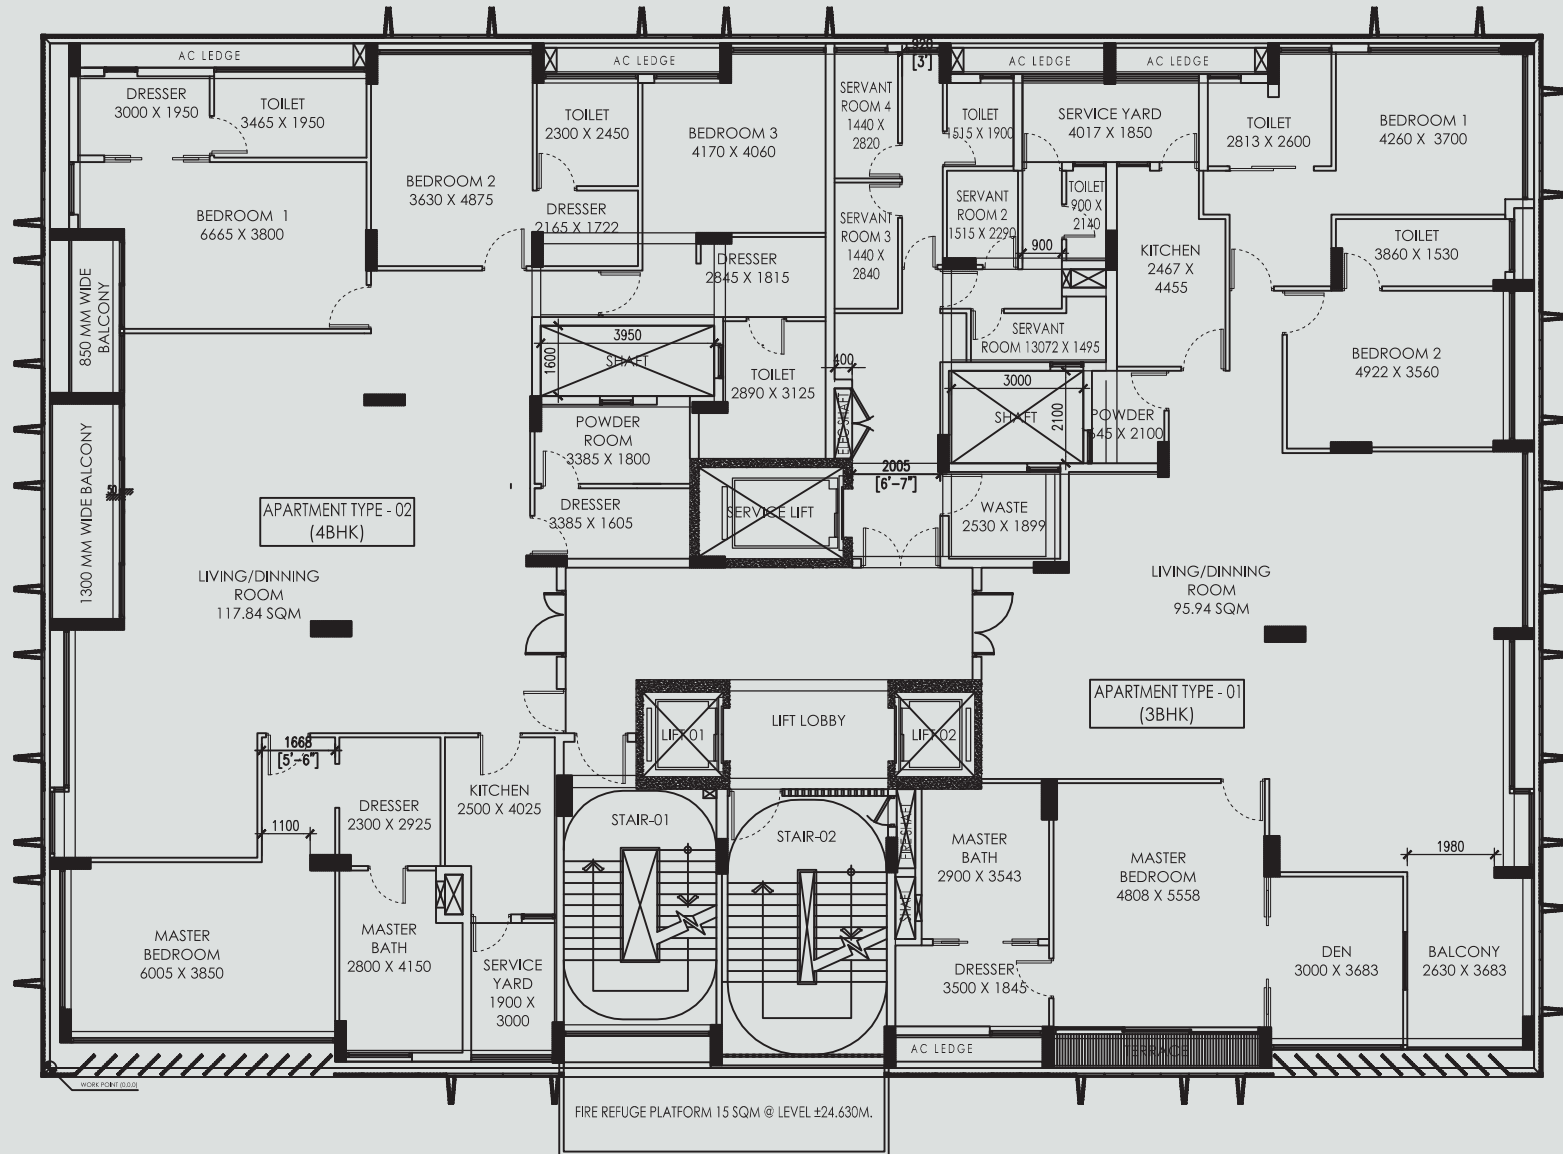

TYPICAL FLOOR PLAN - 1ST TO 10TH FLOOR

SCALE 1:100M IN A1 FORMAT | SCALE 1:100M IN A1 FORMAT

3bhk Furniture Layout

Area-4527(Sqft)

4bhk Furniture Layout

Area-5359(Sqft)

The Crosswinds Life

Crosswinds is a Vaastu-compliant luxury apartment building, with 20 exclusive homes, in the heart of Alipore.